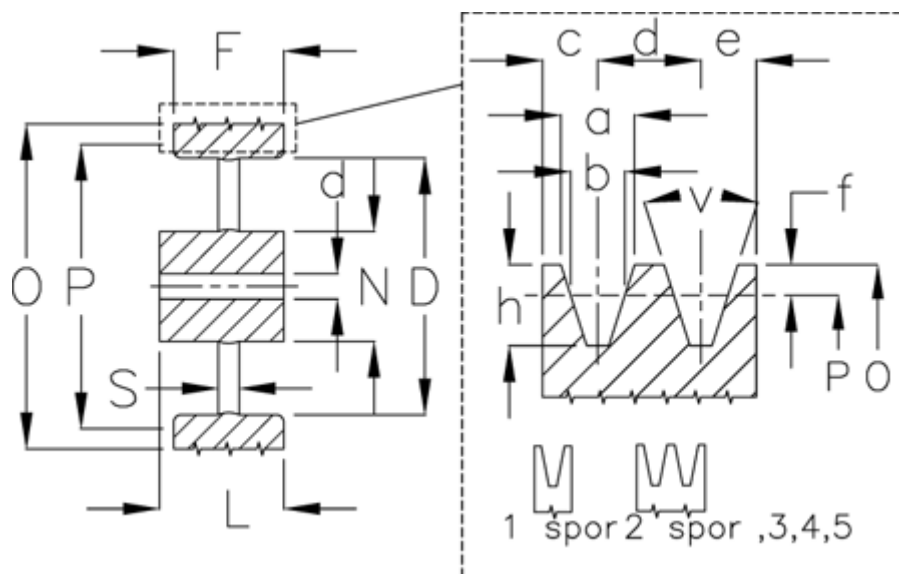

Article number: 60410035502

Description: V-belt pulley, no bore A 355/2

Measures

D	= 322	S	= 14
d	= 20	Type	= A
F	= 35.0		
L	= 50		
N	= 80		
Number of ribs	= 2		
O	= 360.5		
P	= 355		